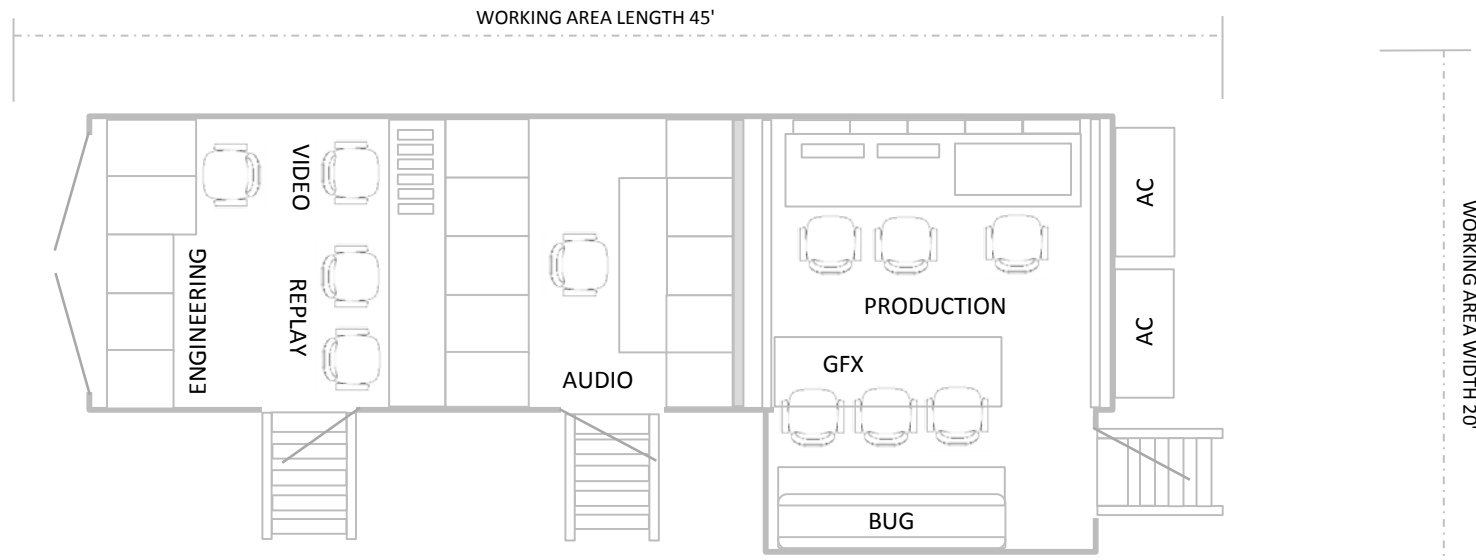

DIMENSIONS

- 40' HD Expando Hybrid Production Unit
- 40' L x 13' W x 13'6" H (Expanded)
- Working Area 45' L x 20' W x 13'6" H

*Optional Equipment Available at Additional Cost
Exact Inventory Subject to Change without Notice
Please Contact our Office for Exact Pricing and Availability of Additional Equipment*

HDX-8 Mobile Unit Layout

Formerly: Abbey Elizabeth

Last Update: 08-14-2015

- 40' HD Expando Unit
- 40' L x 13' W x 13'6" H (Expanded)
- Working Area 45' L x 20' W x 13'6" H

PLEASE CONTACT US FOR SPECIFIC PARKING NEEDS